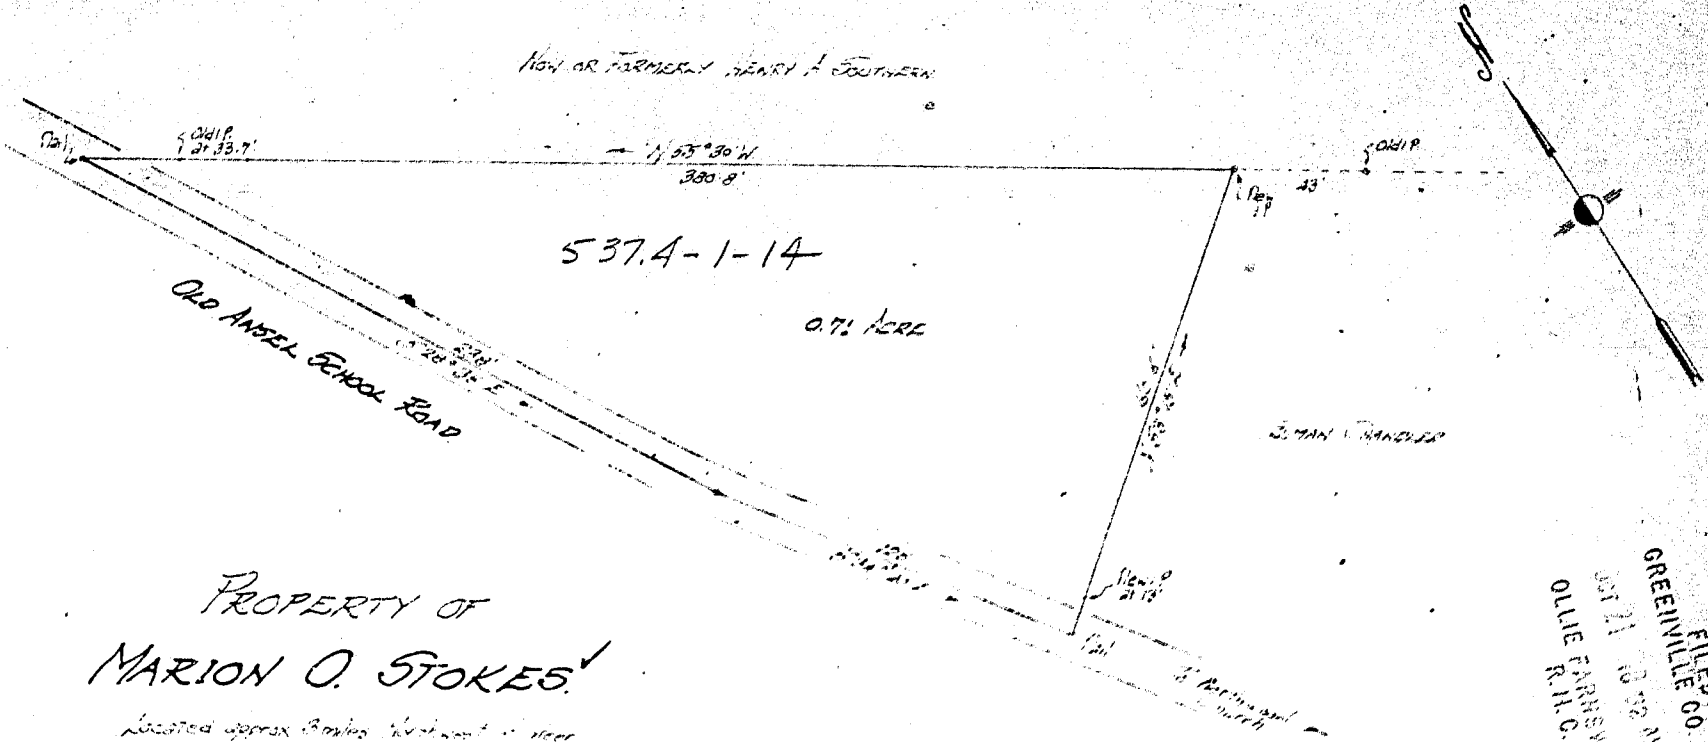

555-340

PROPERTY OF
MARION O. STOKES

Located approx 3 miles west of ...

ONEAL TOWNSHIP

GREENVILLE COUNTY

SOUTH CAROLINA

SCALE 1" = 50 FEET

OCT 17 1970

FILED
OCT 21 10 52 A.M. 1970
GREENVILLE CO. S.C.
OLLIE FARMWORTH

Recorded Oct. 21, 1970 at 10:52 A. M., #9560.

RECORDED
1.00

555-340 OCT 21 1970 9560

Photo